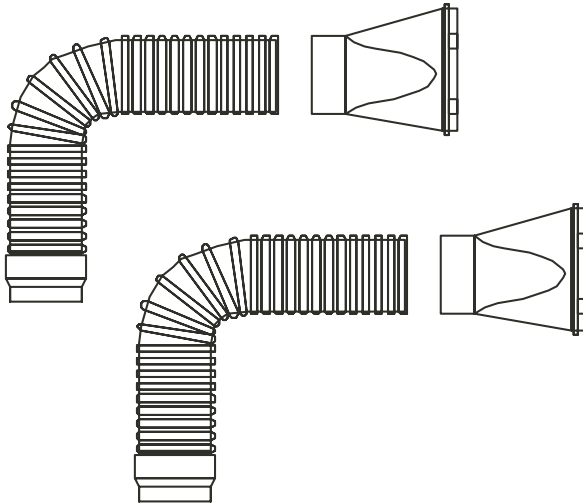

# PORTABLE AIR CONDITIONER

MODEL: PACR12WC

**EXHAUST KIT  
DETAILS  
ON NEXT PAGE**

FRONT / SIDE VIEW

REAR / SIDE VIEW

LCDI RECEPTACLE

**SERVICE CORD  
ACCESS:  
REAR RIGHT**

**ALL DIMENSIONS  
IN INCHES**

**NET WEIGHT:  
83 lbs.**

REMOTE CONTROL

# PORTABLE AIR CONDITIONER

MODEL: PACR12WC

**Air Inlet and  
Air Exhaust Hoses:  
Extend from 17" up to 69"**

**Window Kit:  
Extends from 28-1/8"  
up to 55-5/8"**