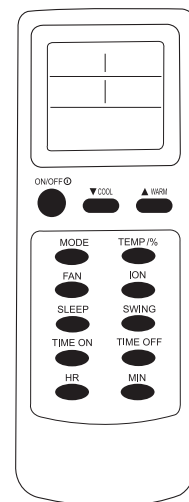

# PORTABLE AIR CONDITIONER

MODEL: PACR12WC

**EXHAUST KIT  
DETAILS  
ON NEXT PAGE**

FRONT / SIDE VIEW

REAR / SIDE VIEW

LCDI RECEPTACLE

**SERVICE CORD  
ACCESS:  
REAR RIGHT**

**ALL DIMENSIONS  
IN INCHES**

**NET WEIGHT:  
83 lbs.**

REMOTE CONTROL

# PORTABLE AIR CONDITIONER

MODEL: PACR12WC

**Air Inlet and  
Air Exhaust Hoses:  
Extend from 17" up to 69"**

**Window Kit:  
Extends from 28-1/8"  
up to 55-5/8"**