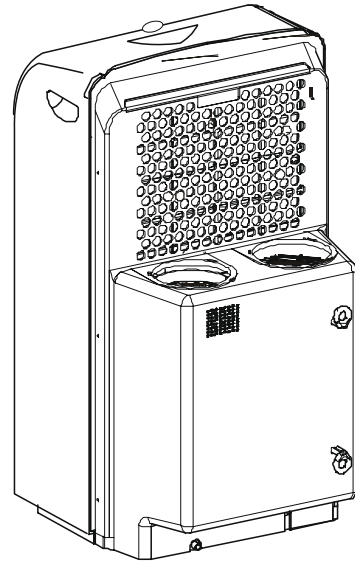

# PORTABLE AIR CONDITIONER

MODEL: PACR12WC

**EXHAUST KIT  
DETAILS  
ON NEXT PAGE**

FRONT / SIDE VIEW

REAR / SIDE VIEW

LCDI RECEPTACLE

**SERVICE CORD  
ACCESS:  
REAR RIGHT**

**ALL DIMENSIONS  
IN INCHES**

**NET WEIGHT:  
83 lbs.**

REMOTE CONTROL

# PORTABLE AIR CONDITIONER

MODEL: PACR12WC

**Air Inlet and  
Air Exhaust Hoses:  
Extend from 17" up to 69"**

**Window Kit:  
Extends from 28-1/8"  
up to 55-5/8"**