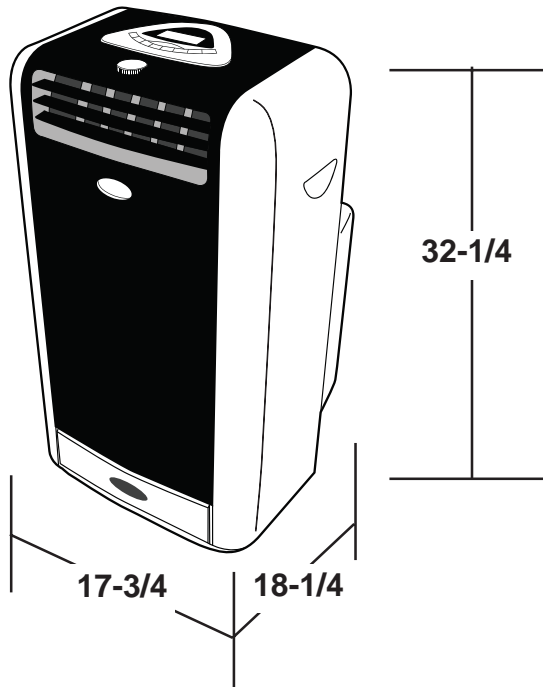

# PORTABLE AIR CONDITIONER

MODEL: PACR12WC

**EXHAUST KIT  
DETAILS  
ON NEXT PAGE**

FRONT / SIDE VIEW

REAR / SIDE VIEW

LCDI RECEPTACLE

**SERVICE CORD  
ACCESS:  
REAR RIGHT**

**ALL DIMENSIONS  
IN INCHES**

**NET WEIGHT:  
83 lbs.**

REMOTE CONTROL

# PORTABLE AIR CONDITIONER

MODEL: PACR12WC

**Air Inlet and  
Air Exhaust Hoses:  
Extend from 17" up to 69"**

**Window Kit:  
Extends from 28-1/8"  
up to 55-5/8"**