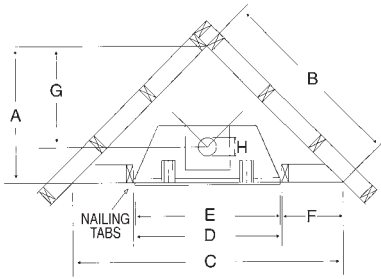

The Ultimate in Zero Clearance Vented Fireplaces for New Home Construction or Renovation

Your best choice for installation anywhere throughout your home.

Corner Framing Dimensions (inches)

	ZV3600	ZV4200
A	26¹⁵/₁₆"	30⁵/₈"
B	38¹/₈"	43³/₈"
C	53¹⁵/₁₆"	61³/₈"
D	36³/₈"	42³/₈"
E	36"	42"
F	8¹³/₁₆"	9⁷/₁₆"
G	16⁷/₁₆"	20¹³/₁₆"
H	4"	4"

Unit and Framing Specifications (inches)

Top Flue Models	Height		Front Width		Depth	
	Actual	Framing	Actual	Framing	Actual	Framing
ZV3600	33³/₄"	34"	36"	36³/₈"	15³/₄"	15³/₈"
ZV4200	36"	36¹/₄"	42"	42³/₈"	15³/₄"	15³/₈"