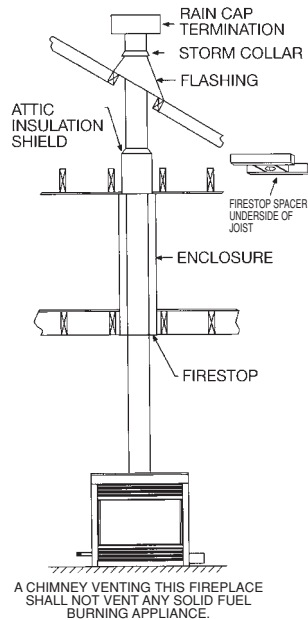

A CHIMNEY VENTING THIS FIREPLACE SHALL NOT VENT ANY SOLID FUEL BURNING APPLIANCE.