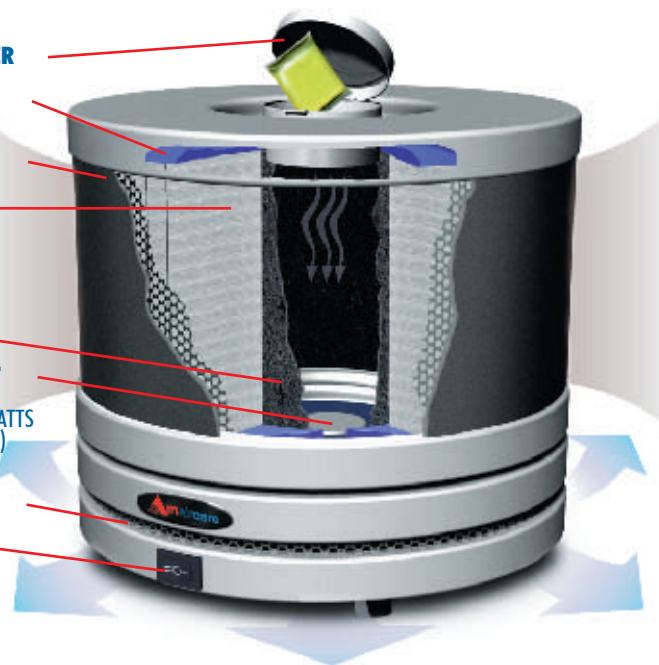

Roomaid is ideal for bedrooms, small offices and other areas where space may be limited.

Three-Stage Filtration

Stage 1: Prefilter

Removes large dust particles.

Stage 2: HEPA filter

99.97% efficient @ 0.3 microns. Removes dust, pollen, bacteria, animal dander, attached viruses, cigarette smoke, radon daughters and more.

INTEGRATED AIR SEAL (TOP & BOTTOM)

WASHABLE PREFILTER

HEPA FILTER

- 99.97% EFFICIENT @ 0.3 MICRONS
- 19 SQ. FT
- LASTS UP TO 5 YEARS

V.O.C. FILTER

POWERFUL, EFFICIENT MOTOR/FAN

- CONSUMES ONLY 4.5 WATTS
- C.S.A. AND N.T.R.L.(U.L.) APPROVED

CLEAN AIR OUTFLOW

2-SPEED CONTROL

Cleaning the air you breathe.