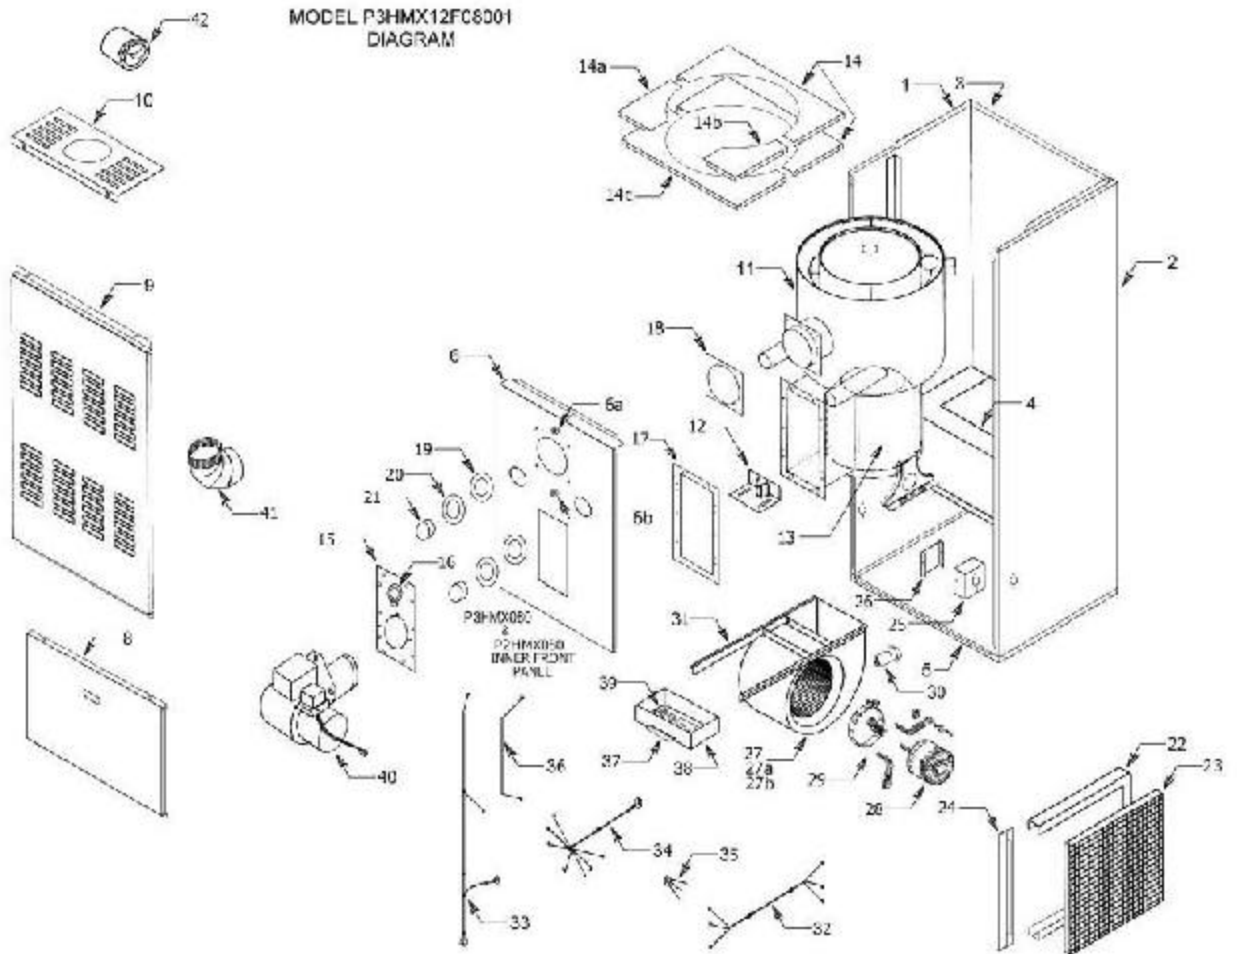

www.Source1Parts.com

HVAC SERVICE PARTS

P3HM SERIES (HIGHBOY) UPFLOW/HORIZONTAL OIL FIRED FURNACE

Supersedes: Nothing

035-21153-001 Rev. A (0206)

1 of 4

FIG	ITEM	DESCRIPTION	P3HMX12F08001A <
1	1	Assembly, Left Side Panel	026-38470-000
1	2	Assembly, Right Side Panel	026-38469-000
1	3	Assembly, Rear Panel	026-38471-000
1	4	Assembly, Blower Division Panel	026-37395-000
1	5	Base Panel Assembly	026-35675-002
1	6	Inner Front Panel Assembly	026-37399-000
1	6A	Aux. Llimit Control (150 Deg. Up Pos.)	025-39365-000
1	6B	Aux. Llimit Control (140 Deg. Low Pos.)	025-37363-000
	7		
1	8	Blower Access Door	026-38686-000
*	8A	Door Handle	026-38694-000
1	9	Front Door Panel	026-38693-000
1	10	Top Panel	026-37413-000
1	11	Heat Exchanger Assembly	026-37396-000
1	12	Firepot Bracket Assembly	026-35686-000
1	13	Replacement Combustion Chamber	026-38684-000
1	14	Rear Panel Baffle (2 Req'd)	026-37398-000
1	14A	Left Side Panel Baffle	026-37400-000
1	14B	Right Side Panel Baffle	026-37401-000
1	14C	Inner Front Panel Baffle	026-42372-000
1	15	Oil Burner Mounting Plate Assembly	026-42129-000
1	16	Gasket, Inspection Door	028-42153-000
1	17	Gasket, Pouch	028-13907-000
1	18	Gasket, Flue Pipe	026-37402-000
1	19	Gasket, Clean-out Cover (2 Req'd)	028-14737-000
1	20	Retainer, Clean-out Gasket (2 Req'd)	028-14738-000
1	21	Cover, Clean-out (2 Req'd)	026-37397-000
1	22	Frame, Filter	026-37421-000
1	23	Filter Frame End Support	026-37422-000
1	24	Filter, Air (16x25x1 Permanent)	026-35676-001
1	25	Box, Junction	026-37403-000
1	26	Cover, Junction Box	026-37404-000
1	27	Blower Assembly, Complete	026-38699-000
1	27A	Blower Housing and Wheel	026-35652-003
1	27B	Blower Wheel	026-38705-000
1	28	Motor, Blower	024-27845-000
1	29	Motor Mounting Kit	026-42373-000
1	30	Capacitor, Blower Motor (10MFD)	024-31999-000
1	31	Blower Side Rails (2 Req'd)	026-38708-000
1	32	Wire Harness, Blower Motor	026-37409-000
1	33	Wire Harness, Controls (Fan Timer)	026-37410-000
1	34	Wire Harness, J-Box to Control (Transformer)	026-37411-000
1	35	Wire Harness, L1/N Supply	026-37412-000
1	36	Wire Harness, Limit to Limit	026-39354-000
1	37	Board, Fan Timer	026-37407-000
1	38	Box, Control	026-37408-000
1	39	Transformer (120/24V.- 40VA.)	026-42374-000

NOTE: *Not Shown

New replacement parts shown in **bold** face type at the first printing of parts list dated 2/06.

Major components and suggested stocking items are shown with shaded item number.

"<" Across from row indicates a change in that row.

--- Not applicable to specified model.